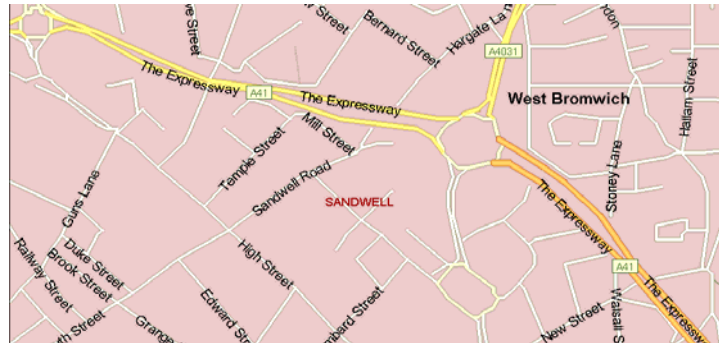

### Directions M5 South

Proceed to junction 1 on the M5, exit at junction 1. Take the 2<sup>nd</sup> exit off the island on the A41 express way sign posted Wolverhampton & Dudley.

the next island and take the 2<sup>nd</sup> exit still following the signs for Wolverhampton & Dudley.

At the next island take the 2<sup>nd</sup> exit continuing on the A41.

As you approach the next island there is a large petrol station on the left-hand side, at the island take the 1<sup>st</sup> exit left and the immediate 1<sup>st</sup> turning right into Great Bridge.

Continue along Great Bridge Street, take 1<sup>st</sup> turning on the right hand side, which is Richmond Street South, turn into Richmond Street and take the next turning on the right, which is Elwell Street. Carry on down Elwell Street, KSM Springs is 100 yards on the left-hand side.