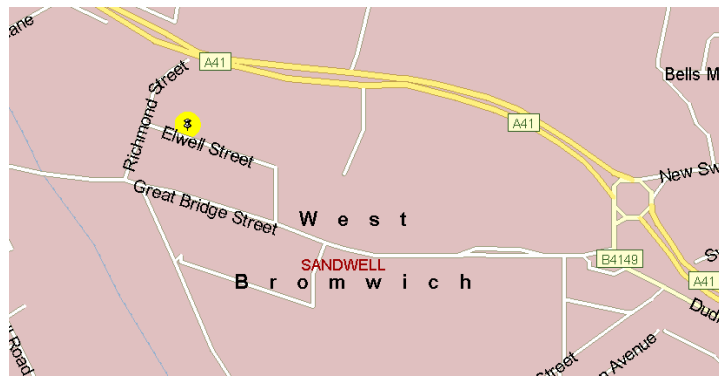

### Directions M5 South

Proceed to junction 1 on the M5, exit at junction 1. Take the 2<sup>nd</sup> exit off the island on the A41 express way sign posted Wolverhampton & Dudley.

the next island and take the 2<sup>nd</sup> exit still following the signs for Wolverhampton & Dudley.

At the next island take the 2<sup>nd</sup> exit continuing on the A41.

As you approach the next island there is a large petrol station on the left-hand side, at the island take the 1<sup>st</sup> exit left and the immediate 1<sup>st</sup> turning right into Great Bridge.

Continue along Great Bridge Street, take 1<sup>st</sup> turning on the right hand side, which is Richmond Street South, turn into Richmond Street and take the next turning on the right, which is Elwell Street. Carry on down Elwell Street, KSM Springs is 100 yards on the left-hand side.